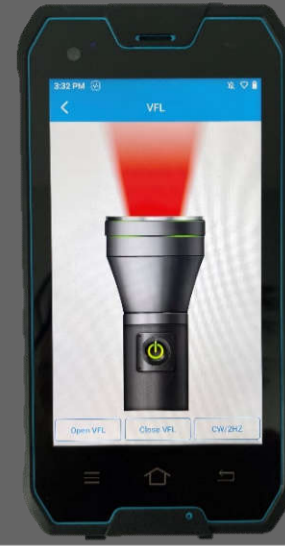

Main Function

VFL Function

- Stable Red Light
- Help to check the continuity of line
- 5MW