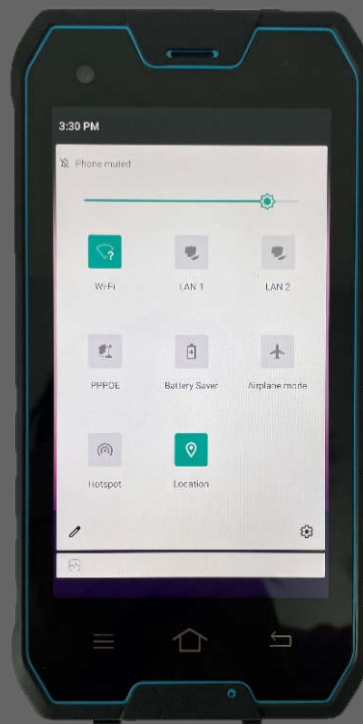

IPTV Emulation

- Support HDMI HD
- Support VAG/720P/1080/4k TV Emulation
- Help troubleshot TV problem
- 1310/1490/1577nm test