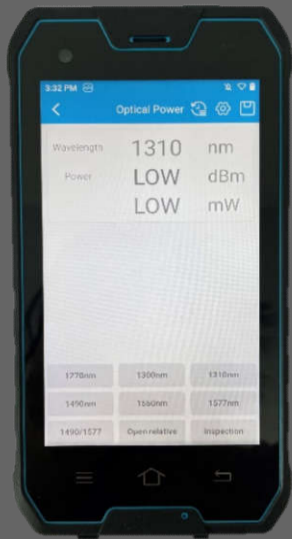

# Gigabit Speed Test PDA S113 V9

Android 10 OS

1G/2.5G Port

160M bandwidth

WIFI 6

New gigabit speed test PDA S113 V9 **Android 10 OS**, basic on functions of **1G/10G power meter, VFL, IPTV emulation**, it also supports **WiFi6, GPS, Camera, 1G and 2.5G wired network**

# Gigabit Speed Test

Can realized **2000 mbps** through and WIFI and wired test

## Support 1.0 and 2.5 G Port

## Optical power meter

- Support 800nm~1700nm
- High Accuracy, Up to 0.1db
- 10G Power Meter Optional
- 1310/1490/1577nm test