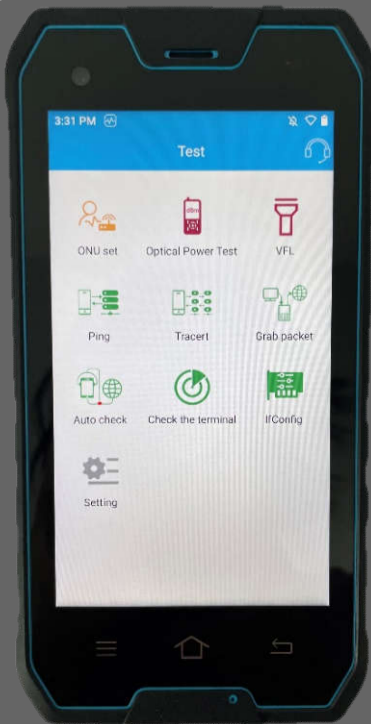

IPTV Emulation

- Support HDMI HD
- Support VAG/720P/1080/4k TV Emulation
- Help troubleshot TV problem
- 1310/1490/1577nm test